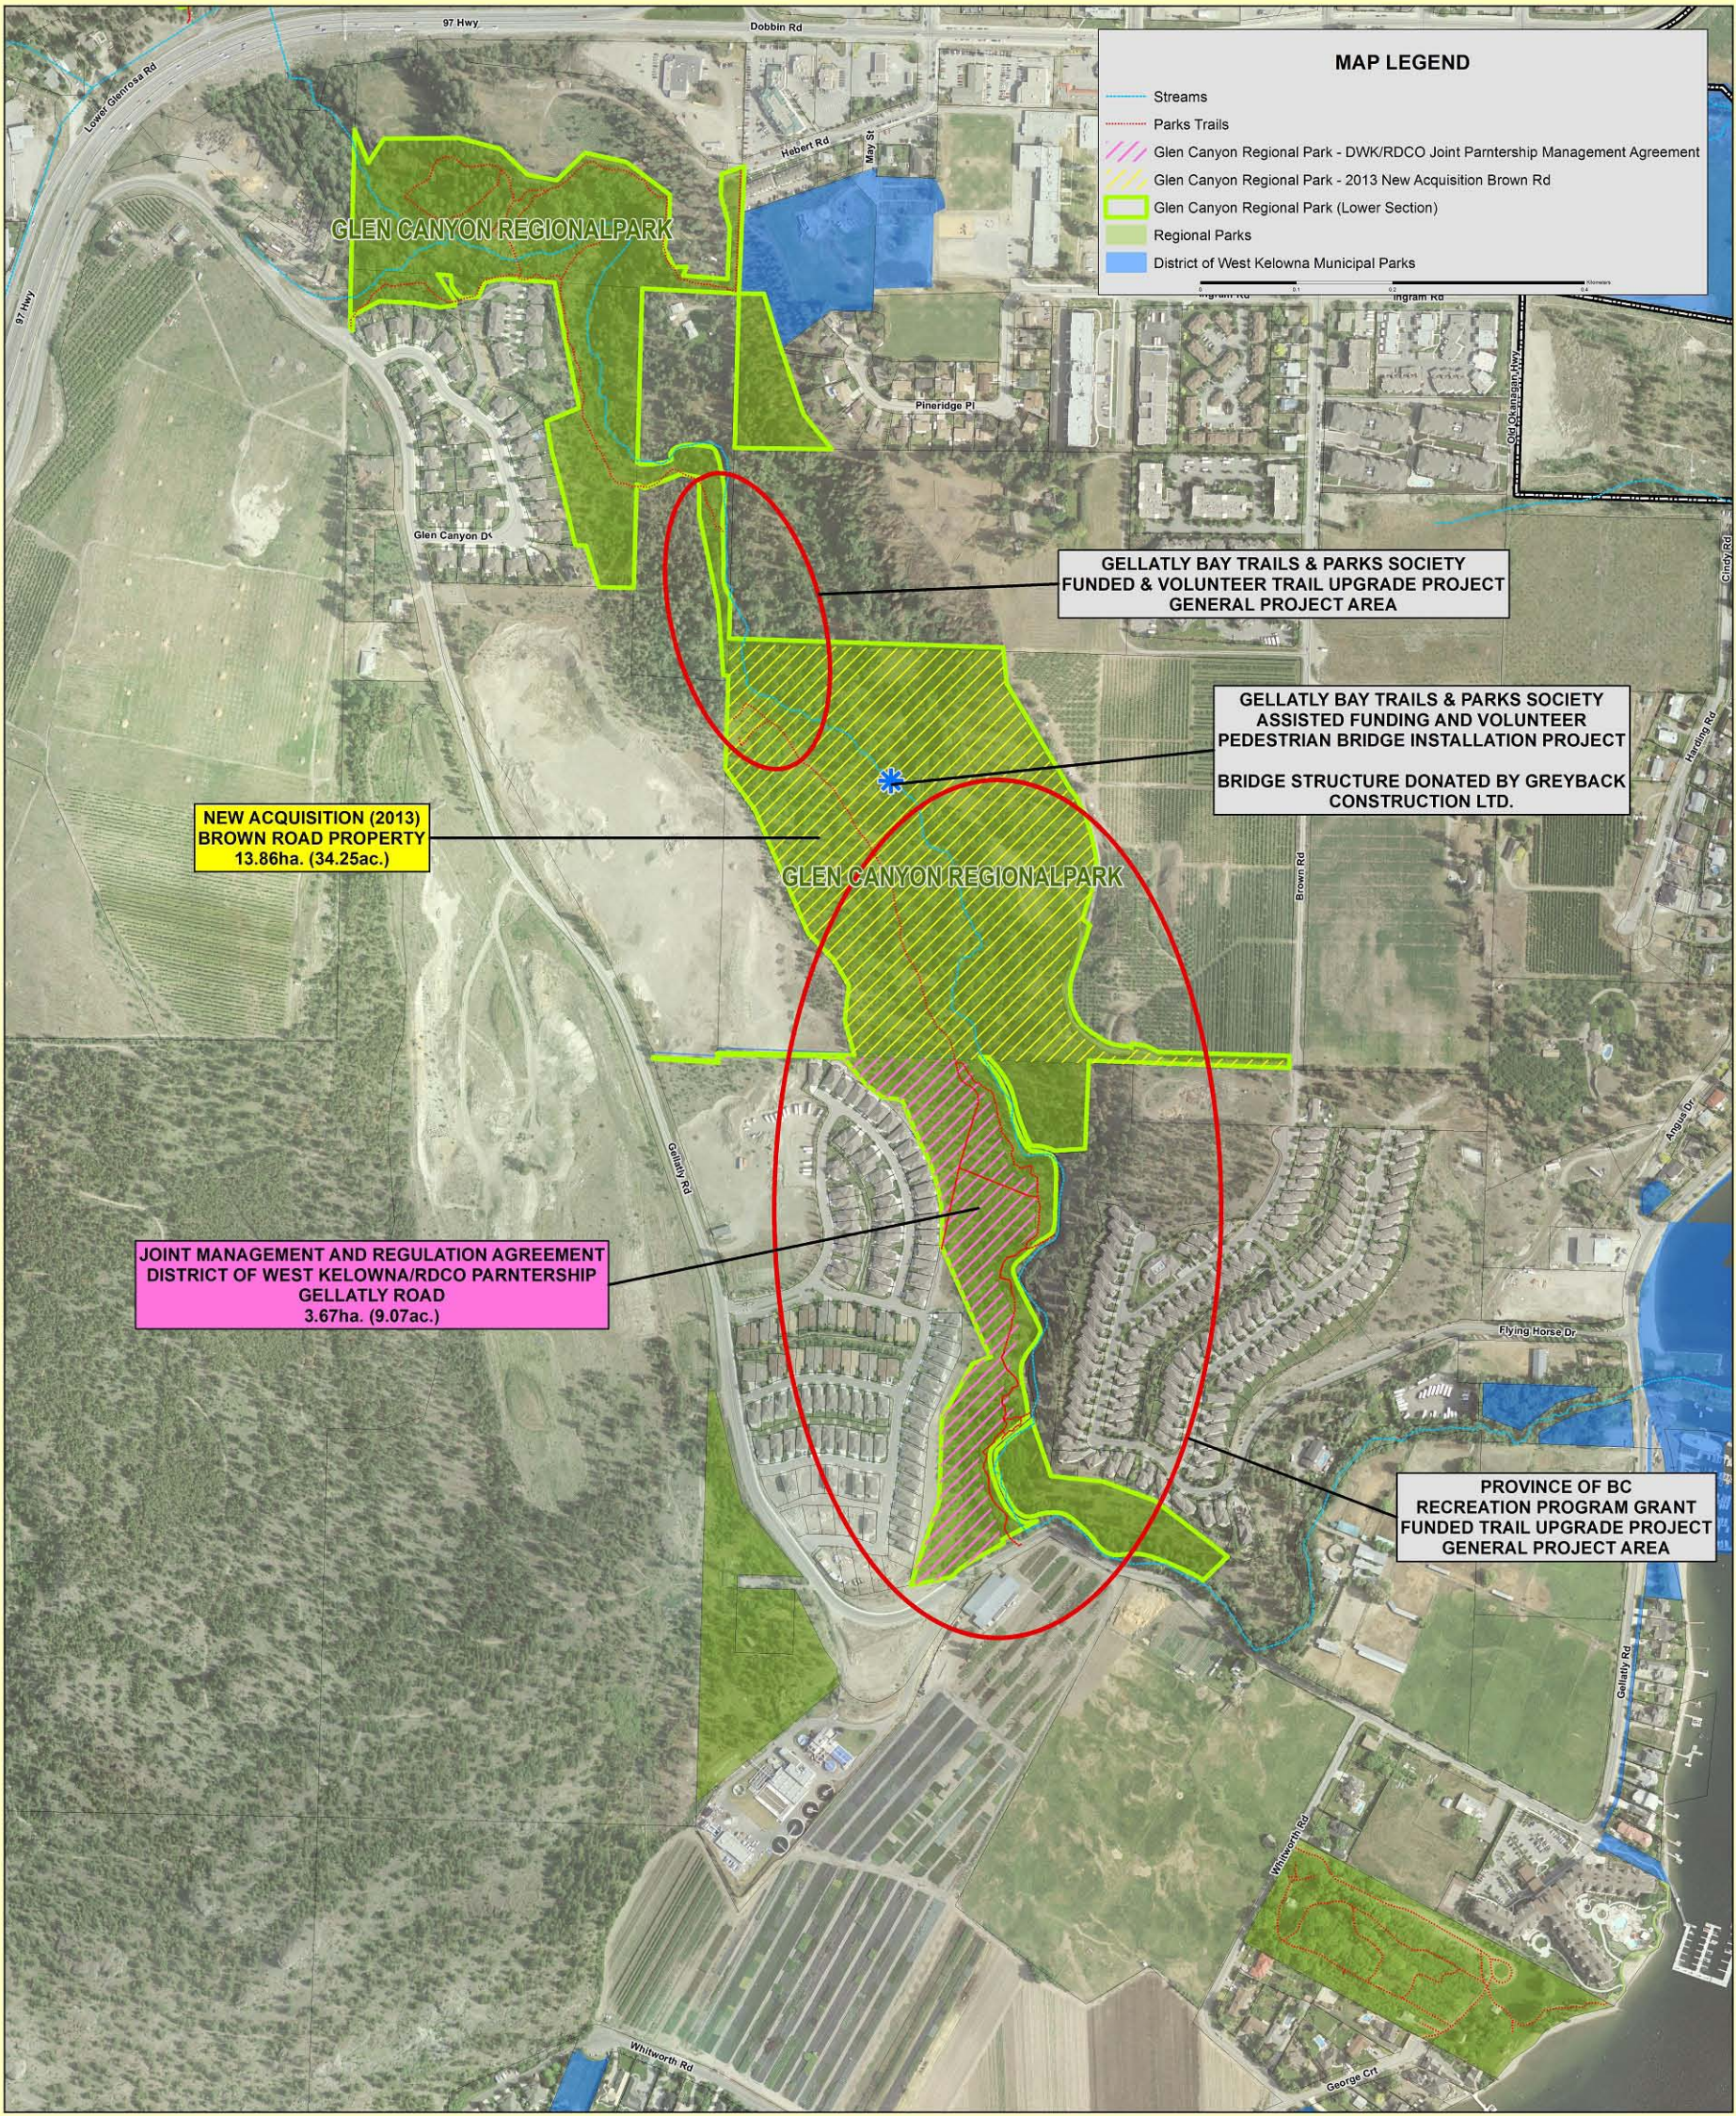

# GLEN CANYON REGIONAL PARK (LOWER SECTION)

### MAP LEGEND

-  Streams
-  Parks Trails
-  Glen Canyon Regional Park - DWK/RDCO Joint Partnership Management Agreement
-  Glen Canyon Regional Park - 2013 New Acquisition Brown Rd
-  Glen Canyon Regional Park (Lower Section)
-  Regional Parks
-  District of West Kelowna Municipal Parks

**NEW ACQUISITION (2013)  
BROWN ROAD PROPERTY  
13.86ha. (34.25ac.)**

**JOINT MANAGEMENT AND REGULATION AGREEMENT  
DISTRICT OF WEST KELOWNA/RDCO PARTNERSHIP  
GELLATLY ROAD  
3.67ha. (9.07ac.)**

**GELLATLY BAY TRAILS & PARKS SOCIETY  
FUNDED & VOLUNTEER TRAIL UPGRADE PROJECT  
GENERAL PROJECT AREA**

**GELLATLY BAY TRAILS & PARKS SOCIETY  
ASSISTED FUNDING AND VOLUNTEER  
PEDESTRIAN BRIDGE INSTALLATION PROJECT  
BRIDGE STRUCTURE DONATED BY GREYBACK  
CONSTRUCTION LTD.**

**PROVINCE OF BC  
RECREATION PROGRAM GRANT  
FUNDED TRAIL UPGRADE PROJECT  
GENERAL PROJECT AREA**